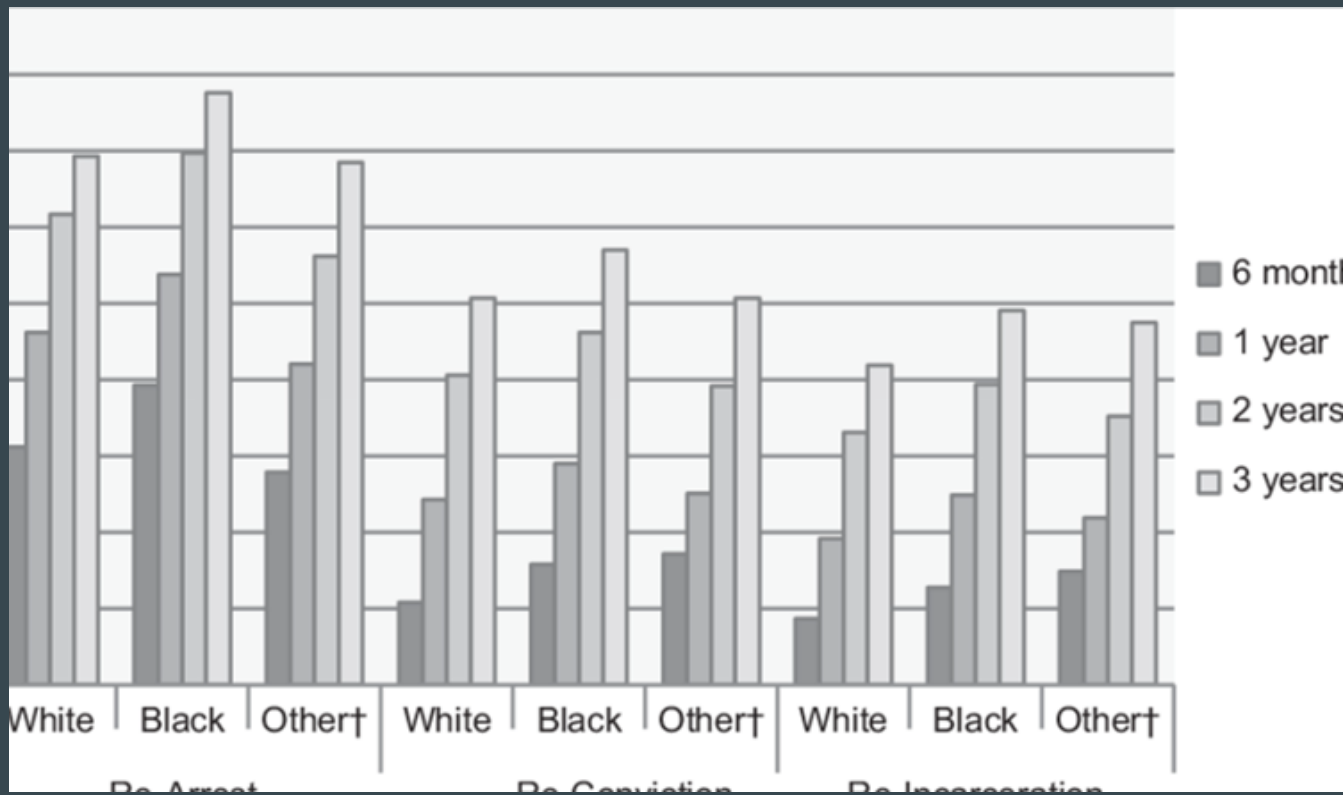

A-List Advocates

BREAK THE BARS

Ralph Francois & Cinnamon Creech

Background

↳ Over 95% of the prison population today will be released sometime in the future

Career Connection Agency

↳ Target audience

↳ Long-term careers